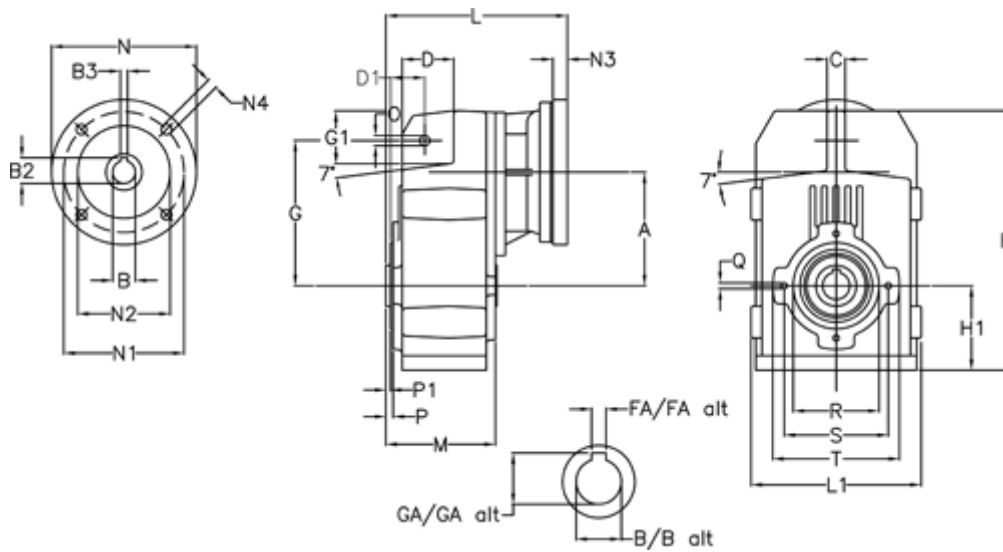

Article number: 29560418074230
 Description: Shaft mounted gear
 A413H40-180,7-P80B5

Measures

A = 175.75	FA = 12	M = 144.0	Q = M12x19
B = 40	G = 218	N = 200	R = 130
B1 = 19	G1 = 97.5	N1 = 165	S = 165
B2 = 21.8	GA = 43.0	N2 = 130	T = 200
B3 = 6	H = 389.0	N4 = M10x20	
C = 16	H1 = 116.0	O = 14	
D = 79.0	L = 265.5	P = 7.5	
D1 = 56.5	L1 = 242	P1 = 3.5	